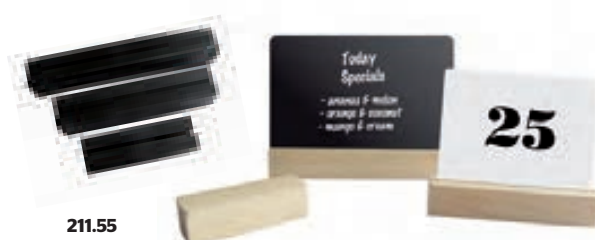

211.56
Assorties 2 couleurs
Assortiti 2 colori
Assortiment 2 colours

Bases en bois porte-ardoises
Base in legno porta lavagna
Wooden base blackboard holder
(Pour / Per / For: 157.84/85 o 162.43/44 o 192.81)
Long. 10, 7,5 y 5 cm
CARTON: 160 SET
PACK / MINIM: 10 SET