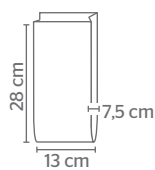

Inside treated with food contact, high shine polypropylene. Resists from -40° up to +100° C. Watertight.

Pour 1/2 poulet
Per 1/2 pollo
For 1/2 chicken

188.28

Cellulose blanche
Cellulosa bianca
White cellulose
40 g/m² + 20µ PP
13 + 7,5 x 28 cm
84,00€/1.000 U