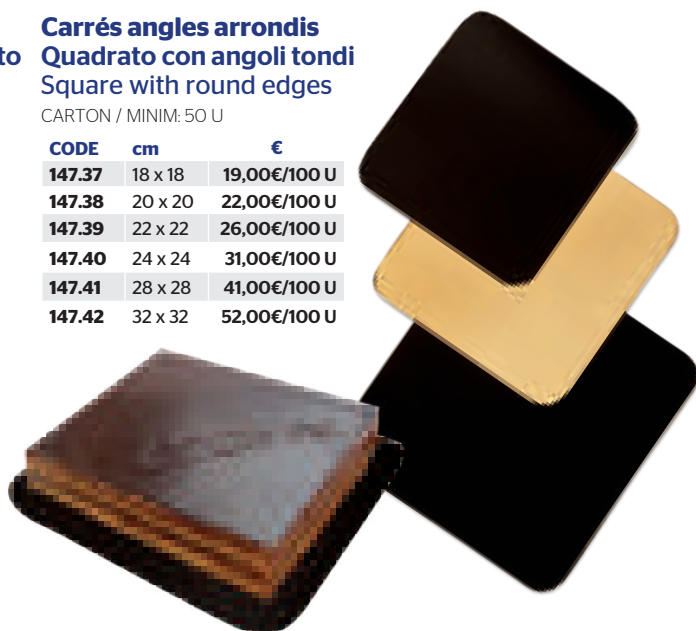

Carrés angles arrondis Quadrato con angoli tondi Square with round edges

CARTON / MINIM: 50 U

CODE	cm	€
147.37	18 x 18	19,00€/100 U
147.38	20 x 20	22,00€/100 U
147.39	22 x 22	26,00€/100 U
147.40	24 x 24	31,00€/100 U
147.41	28 x 28	41,00€/100 U
147.42	32 x 32	52,00€/100 U