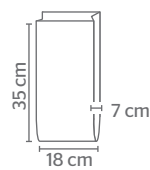

142.73

Cellulose blanche
Cellulosa bianca
White cellulose
45 g/m² + 25µ PP
18 + 7 x 35 cm
99,00€/1.000 U