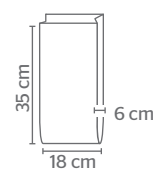

188.30

Kraft
45 g/m² + 25µ PP
18 + 6 x 35 cm
108,00€/1.000 U